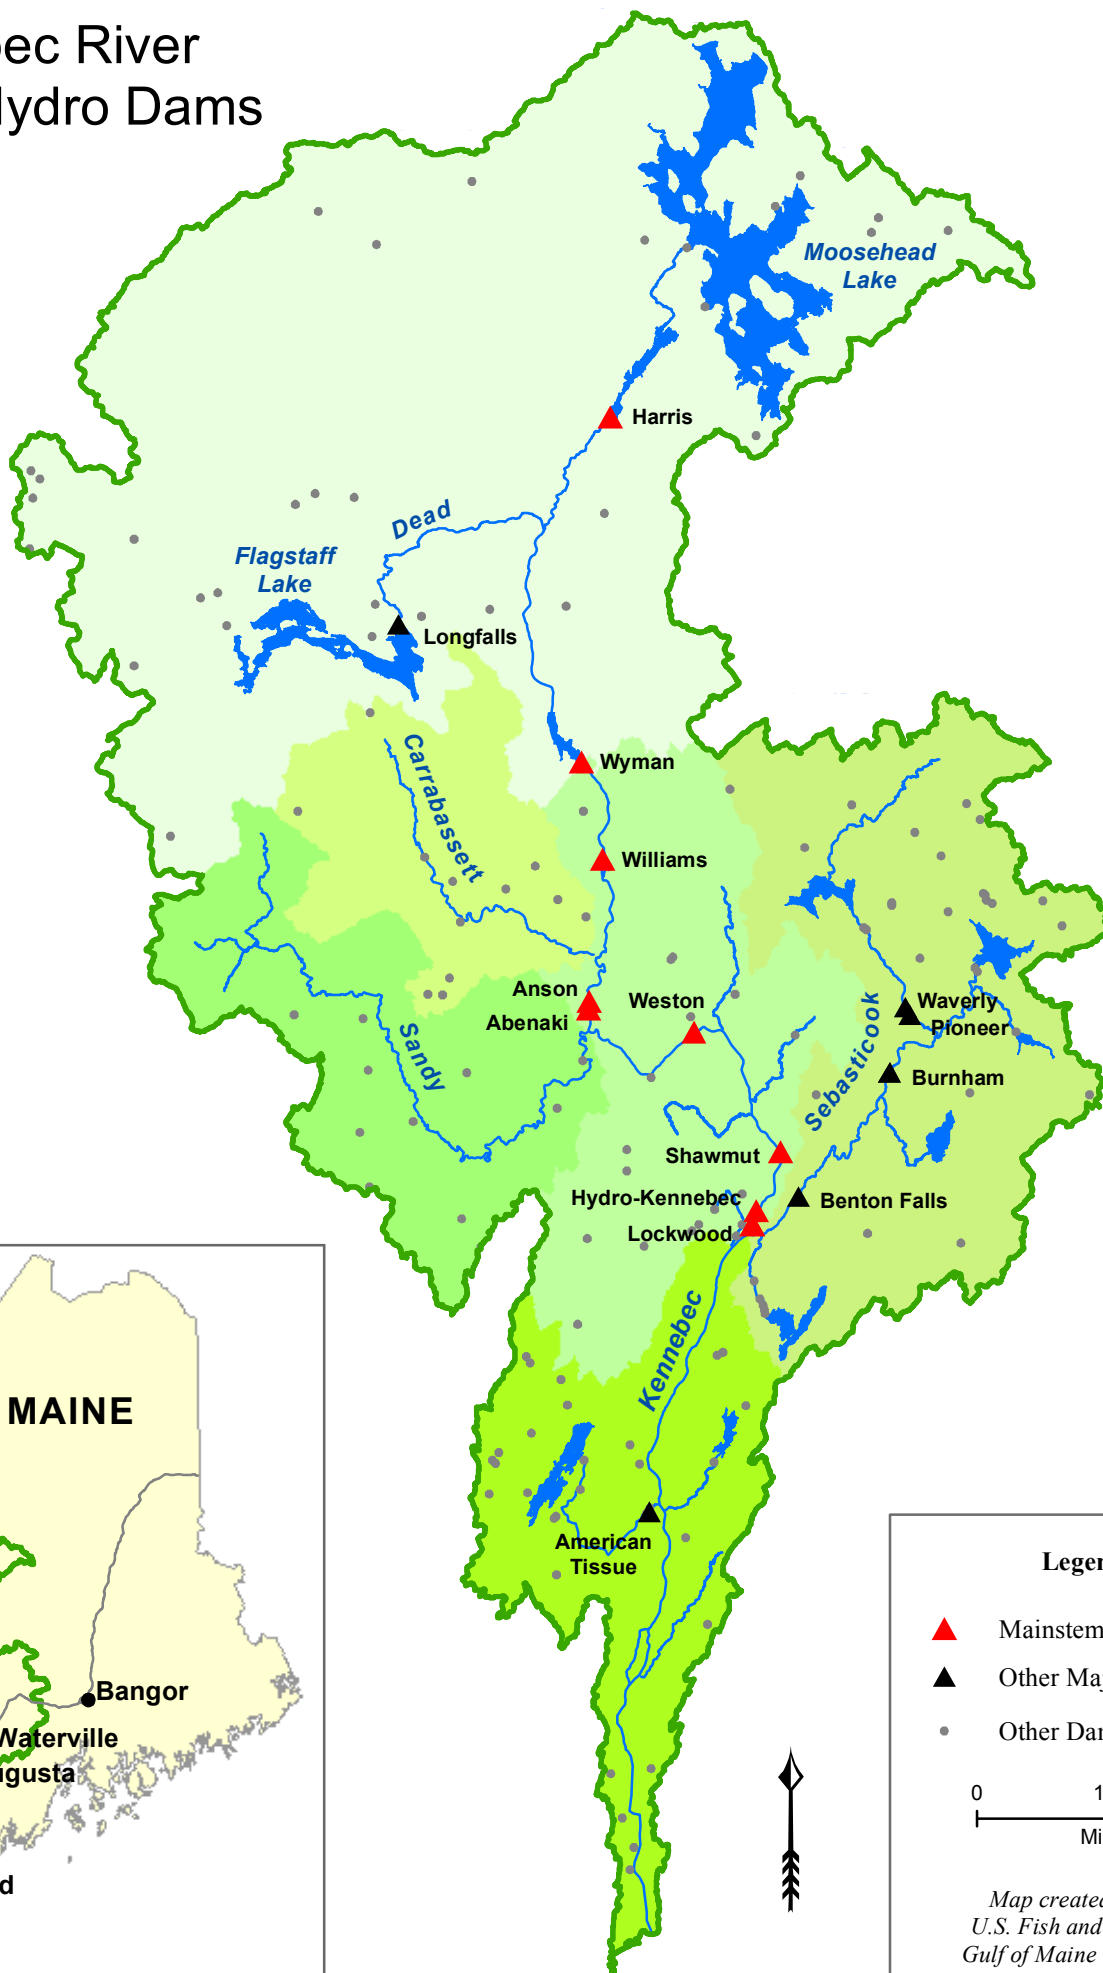

# Kennebec River Major Hydro Dams

**Legend**

- ▲ Mainstem Kennebec Dam
- ▲ Other Major Hydro Dam
- Other Dam

0 10 20  
Miles

*Map created by A. Abbott  
U.S. Fish and Wildlife Service  
Gulf of Maine Coastal Program  
5-6-14*